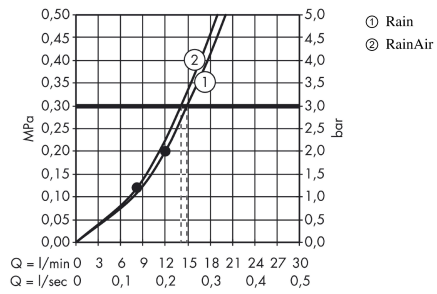

Raindance Select E

Overhead shower 300 2jet with ceiling connector

Surfaces: **White/Chrome** Article Number: **27384400**

Description

product features

- shower head size: 300 x 160 mm
- ball-joint: overhead shower angle adjustable
- spray type: Rain, RainAir
- flow rate Rain spray (at 0.3 MPa): 15 l/min
- flow rate RainAir spray (at 0.3 MPa): 15 l/min
- Select button on overhead shower
- spray disc surface in two variants: chrome or white
- material spray disc: metal
- spray disc removable for cleaning
- brass ceiling connector
- ceiling connection length: 100 mm
- installation: ceiling
- connection thread G 1/2
- connection dimension: DN15

Technology

Product image

Scale drawing

Raindance Select E

Overhead shower 300 2jet with ceiling connector

Surfaces: **White/Chrome** Article Number: **27384400**

Flowchart

The consumption was measured in combination with the appropriate fittings (thermostat/mixer/in-wall valve) to reflect actual application in practice.