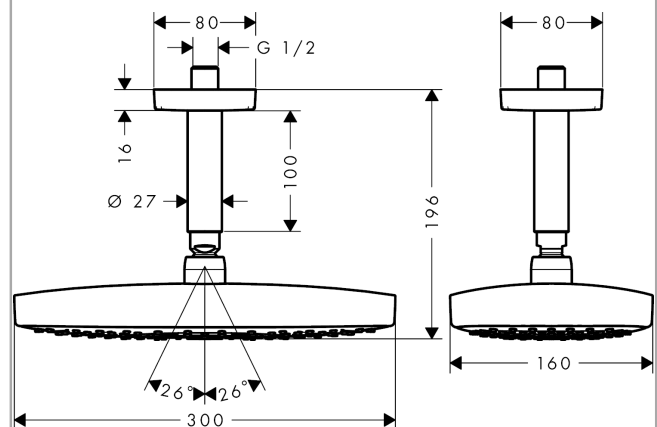

Raindance Select E

Overhead shower 300 2jet with ceiling connector

Surfaces: **White/Chrome** Article Number: **27384400**

Description

product features

- shower head size: 300 x 160 mm
- ball-joint: overhead shower angle adjustable
- spray type: Rain, RainAir
- flow rate Rain spray (at 0.3 MPa): 15 l/min
- flow rate RainAir spray (at 0.3 MPa): 15 l/min
- Select button on overhead shower
- spray disc surface in two variants: chrome or white
- material spray disc: metal
- spray disc removable for cleaning
- brass ceiling connector
- ceiling connection length: 100 mm
- installation: ceiling
- connection thread G 1/2
- connection dimension: DN15

Technology

Product image

Scale drawing

Raindance Select E

Overhead shower 300 2jet with ceiling connector

Surfaces: **White/Chrome** Article Number: **27384400**

Flowchart

The consumption was measured in combination with the appropriate fittings (thermostat/mixer/in-wall valve) to reflect actual application in practice.